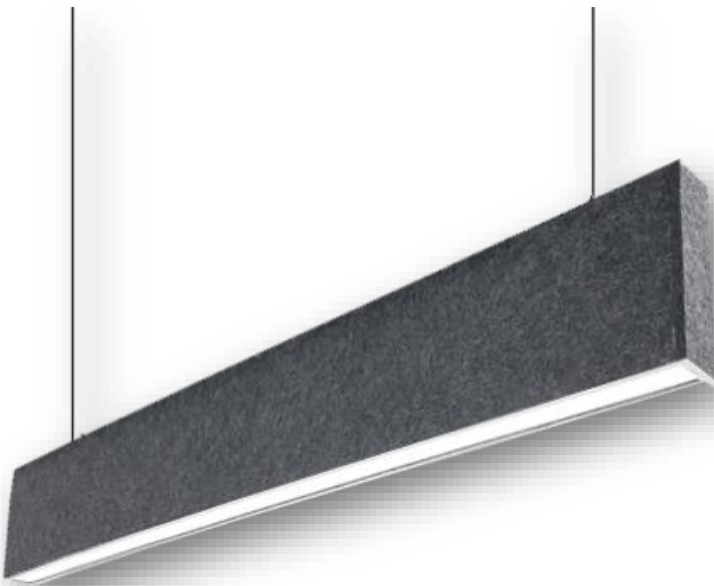

ELMARK[®]

The Brand of Electricity

ACOUSTIC HIGH-POWER LED PROFILES S36 SERIES

GENERAL INFORMATION »

- ∴ Rated voltage: 230V/ 50-60Hz
- ∴ Power: 20W; 40W; 50W
- ∴ Power supply: 42V SELV driver
- ∴ Colour temperature: 4000K
- ∴ Light Source: SAMSUNG
- ∴ Colour: White; Black; Grey
- ∴ Body: Aluminium
- ∴ Reflector: Polycarbonate (PC)
- ∴ Beam angle: 90°
- ∴ Colour rendering index: Ra≥80
- ∴ Switch on/off: >15 000
- ∴ Long life: 20 000h
- ∴ Protection against dust and moisture: IP40

FEATURES »

- ∴ Maximizes sound absorption, improve human comfort and resolve reverberation issues in open spaces.
- ∴ Made of high-quality aluminum.
- ∴ Low power consumption
- ∴ Instant light with maximum luminous flux
- ∴ Environmentally friendly - no mercury and lead
- ∴ No ultraviolet and infrared rays
- ∴ Resistant to shock and vibration-free body
- ∴ Low heat emission
- ∴ Ideal for conference rooms, private offices, reception areas and other open commercial spaces.