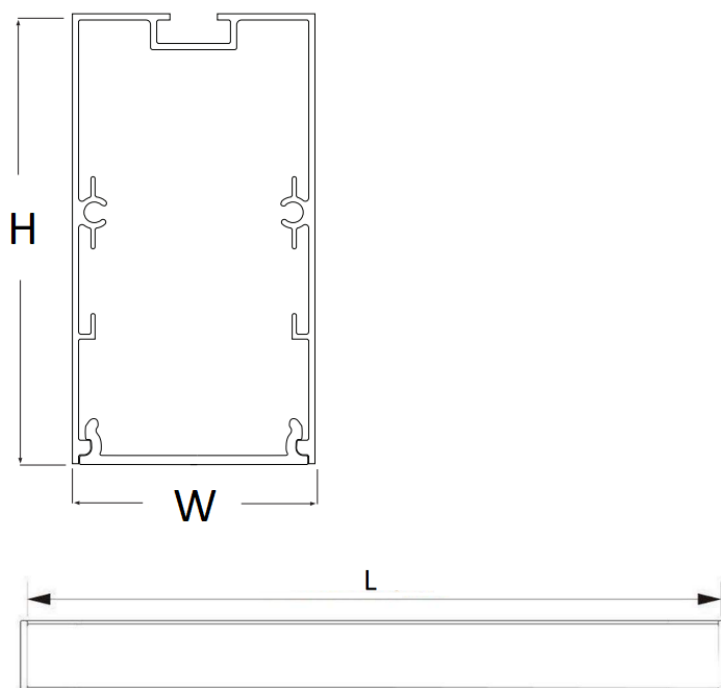

PRODUCT DETAILS »

Catalogue number BLACK	Catalogue number WHITE	Catalogue number GREY	Watt (W)	Whole fixture lumens (lm)	Colour temp. (K)
99SM36S4020A/BL	99SM36S4020A/WH	99SM36S4020A/GR	20	1600	4000
99SM36S4040A/BL	99SM36S4040A/WH	99SM36S4040A/GR	40	3200	4000
99SM36S4050A/BL	99SM36S4050A/WH	99SM36S4050A/GR	50	4000	4000

DIMENSIONS »

Installation accessories »

Suspension wire

- Catalogue number: 99ACC51

Suspension wire with console

- Catalogue number: 99ACC52

Model	Length (mm)	Width (mm)	Height (mm)
20W	600	55	200
40W	1200	55	200
50W	1500	55	200